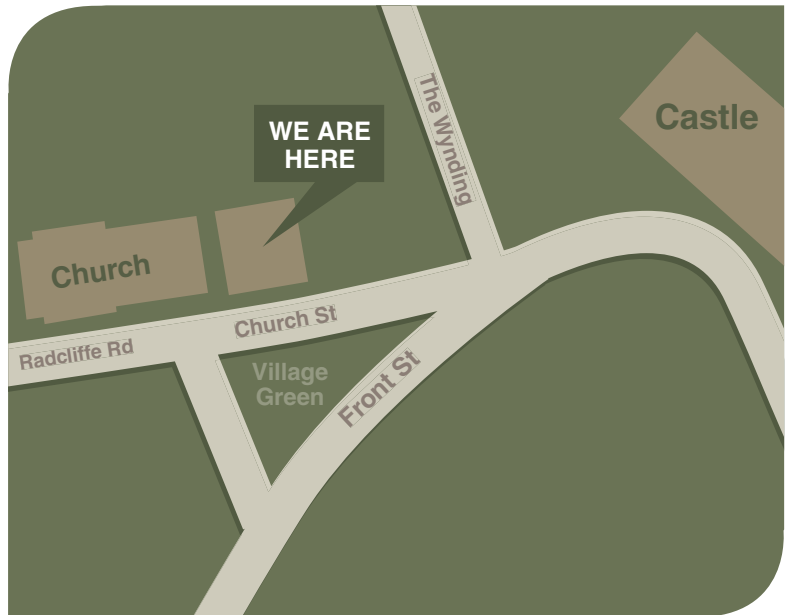

## BAMBURGH HALL FARM

Bamburgh Hall Farm, Bamburgh, Northumberland, NE69 7AB  
Tel: 01668 214 230 Email: charlescresswell@farming.co.uk

*Bamburgh Hall Farm is in the centre of Bamburgh village. It is exactly next to the very large church, and on the same side of the road. It has a large private tarmaced parking area, right beside it.*